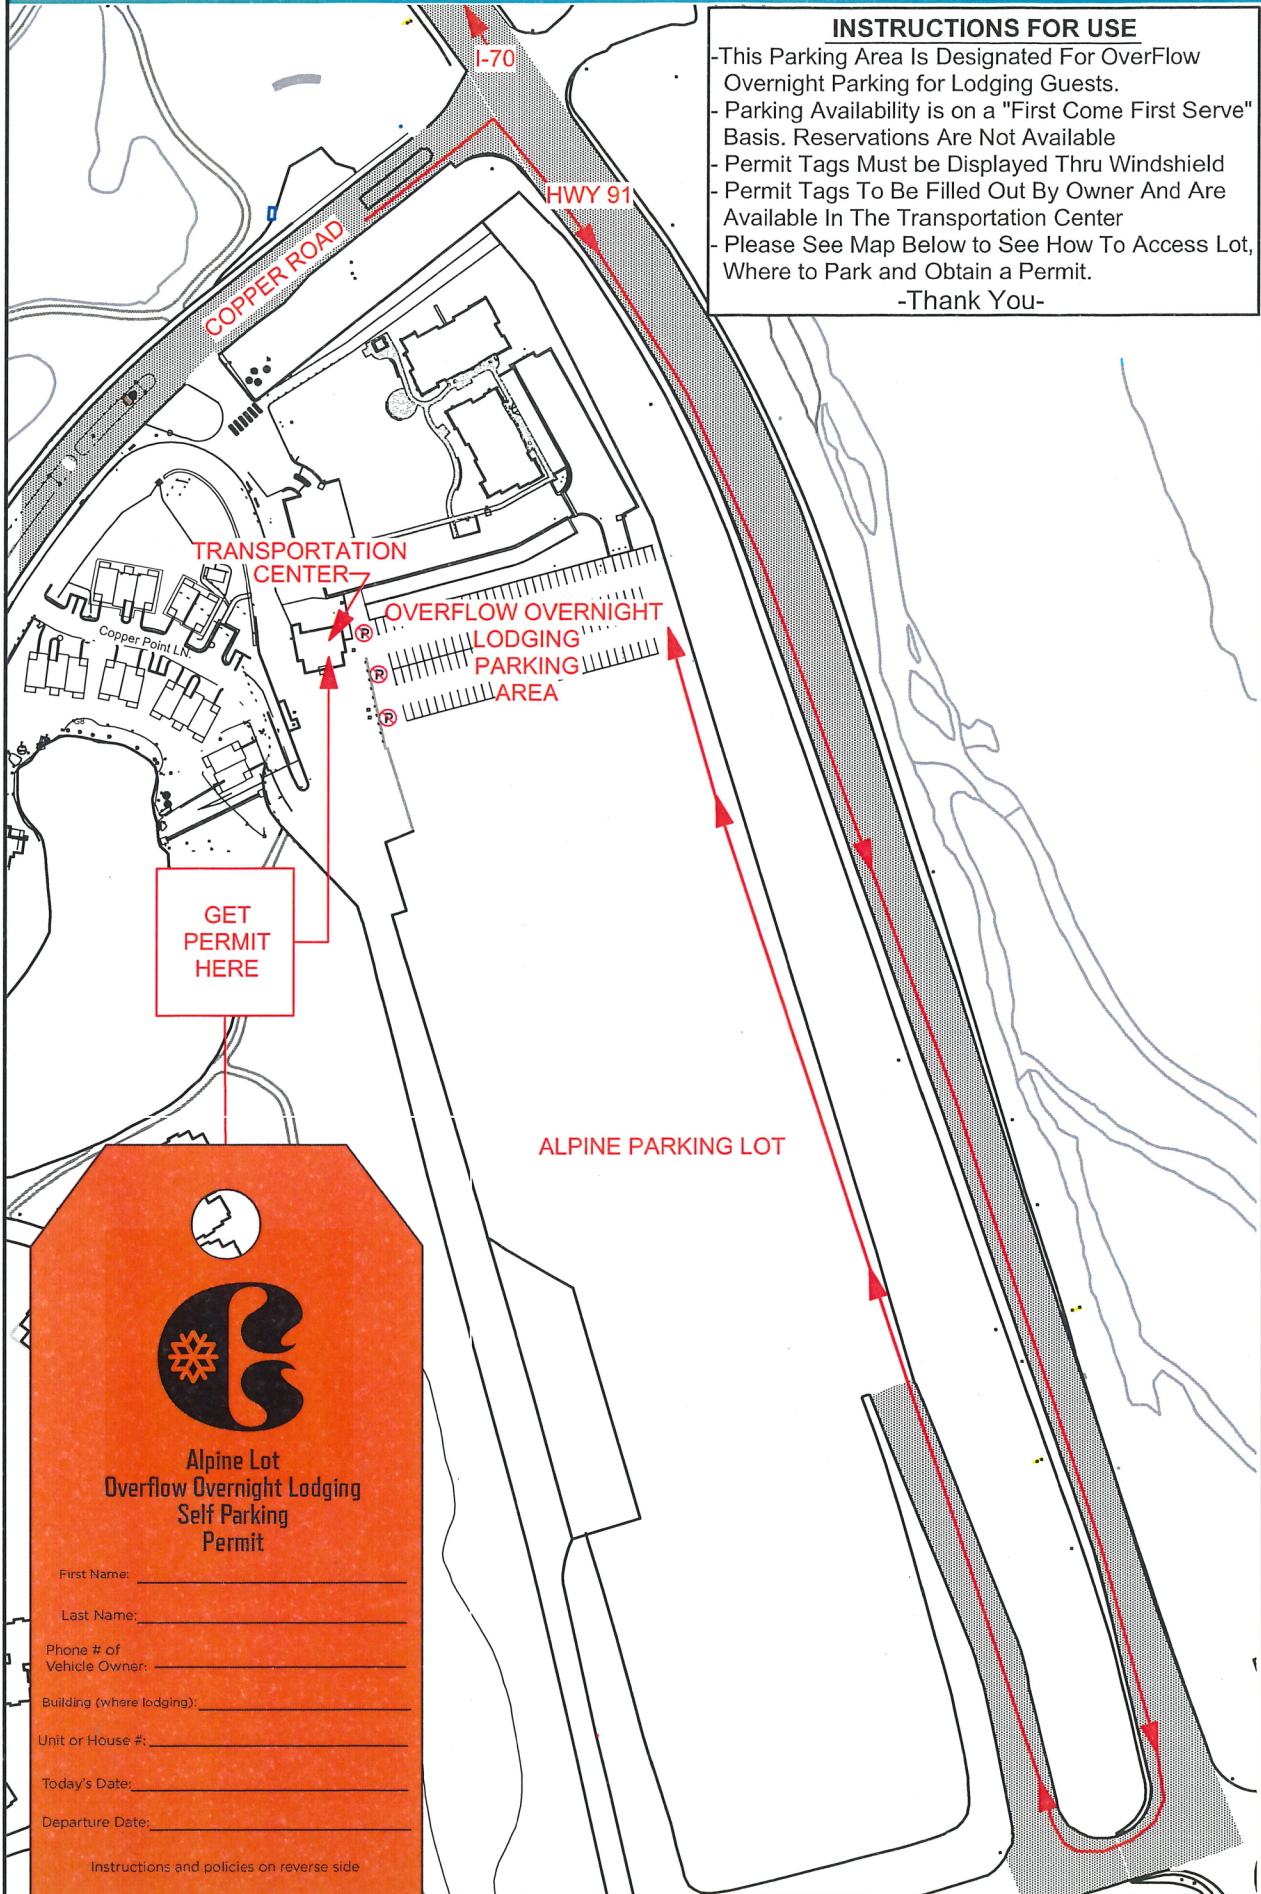

COPPER MOUNTAIN

OVERFLOW OVERNIGHT LODGING PARKING AREA

INSTRUCTIONS FOR USE

- This Parking Area Is Designated For OverFlow Overnight Parking for Lodging Guests.
 - Parking Availability is on a "First Come First Serve" Basis. Reservations Are Not Available
 - Permit Tags Must be Displayed Thru Windshield
 - Permit Tags To Be Filled Out By Owner And Are Available In The Transportation Center
 - Please See Map Below to See How To Access Lot, Where to Park and Obtain a Permit.
- Thank You-

GET PERMIT HERE

ALPINE PARKING LOT

**Alpine Lot
Overflow Overnight Lodging
Self Parking
Permit**

First Name: _____

Last Name: _____

Phone # of Vehicle Owner: _____

Building (where lodging): _____

Unit or House #: _____

Today's Date: _____

Departure Date: _____

Instructions and policies on reverse side